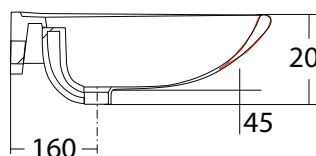

**8200** Bano standard HC servant 655 x 560 mm