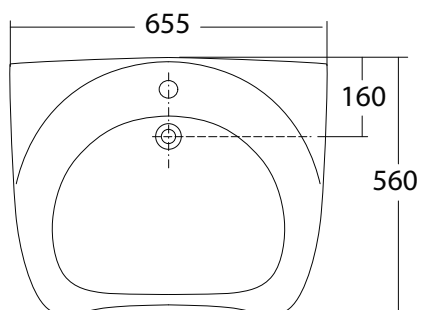

**8200** Bano standard HC servant 655 x 560 mm