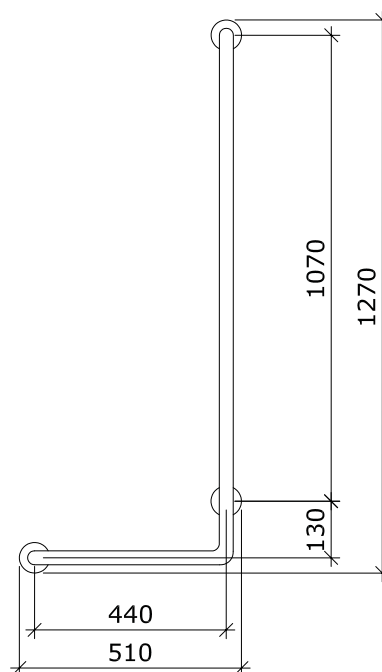

- **5581/L-G** Bano dusjstang- venstre- grå
- **5581/L** Bano dusjstang- venstre- hvit
- **5581/L-B** Bano dusjstang- venstre- sort metallic
- **5581/R-G** Bano dusjstang- høyre- grå
- **5581/R** Bano dusjstang- høyre- hvit
- **5581/R-B** Bano dusjstang- høyre- sort metallic

Tilbehør

Bano dusjhylle 200 x 130 mm

- **5596-G** Bano dusjhylle- grå
- **5596** Bano dusjhylle- hvit
- **5596-B** Bano dusjhylle- sort

For teknisk informasjon se side 37

58820-01 16 Bano dusjhode og slange
For teknisk informasjon se side 31

58820 Bano dusjarmatur 150 c/c
For teknisk informasjon se side 31