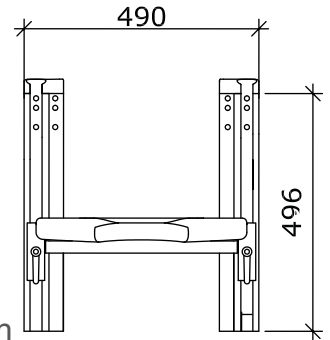

Bano shower seat can be folded up against the wall when is not in use.

**With height adjustment**

**5700-02** Bano shower seat with height adjustment- grey

**5700-B-02** Bano shower seat with height adjustment- black