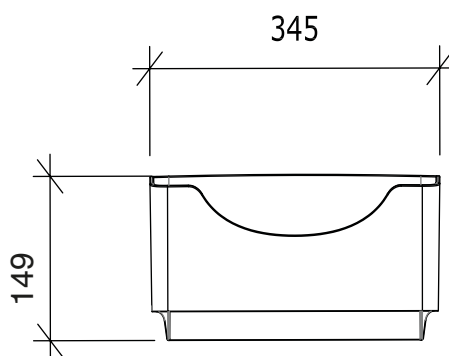

### Bano bathroom shelf for toilet bag

For Bano 5460, 5480 and 54100 wall grab bars and 5591 wall grab bar L shape

**5491-G** Bano bathroom shelf-grey

**5491** Bano bathroom shelf- white

**5491-B** Bano bathroom shelf-black