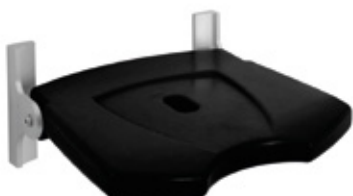

5701-B-02 Bano shower seat without height adjustment- black