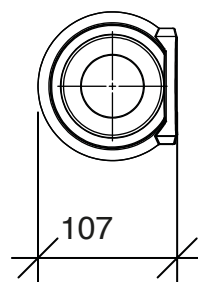

Bano products have been manufactured to a holistic design to ensure that all components match in the bathroom. The holder is mounted on the wall for easy access to the floor while cleaning. The toilet brush holder can be easily detached from the wall mount for cleaning.

- **3477-G** Bano wall mounted white toilet brush - grey holder
- **3477** Bano wall mounted white toilet brush- white holder