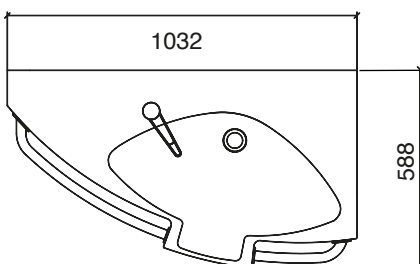

Right

Left

- 5202/R (right)**  
**5202/L (left)**  
Hygienic washbasin  
Grey grab bar  
1032 x 588 mm

- 5202/R-W (right)**  
**5202/L-W (left)**  
Hygienic washbasin  
White grab bar  
1032 x 588 mm

- 5202/R-B (right)**  
**5202/L-B (left)**  
Hygienic washbasin  
Black grab bar  
1032 x 588 mm