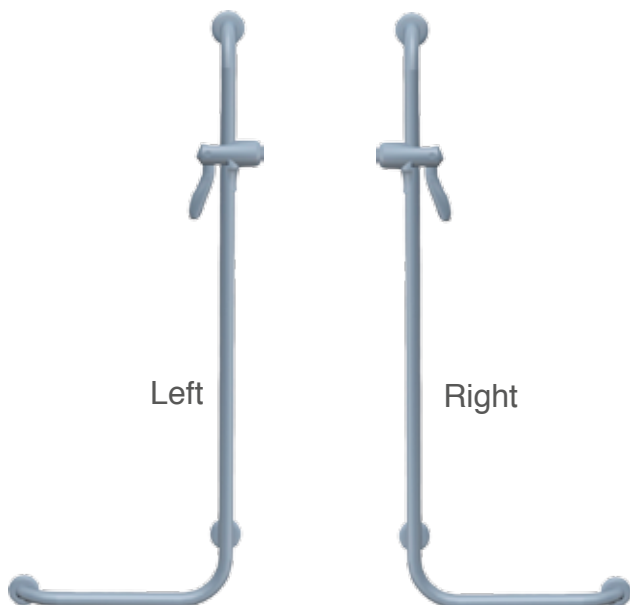

Bano shower rail/grab bar

- **5581/L-G** Bano shower rail/grab bar- left- grey
- **5581/R-G** Bano shower rail/grab bar- right- grey

- **5581/L** Bano shower rail/grab bar- left- white
- **5581/R** Bano shower rail/grab bar- right- white

- **5581/L-B** Bano shower rail/grab bar- left- metallic black
- **5581/R-B** Bano shower rail/grab bar- right- metallic black