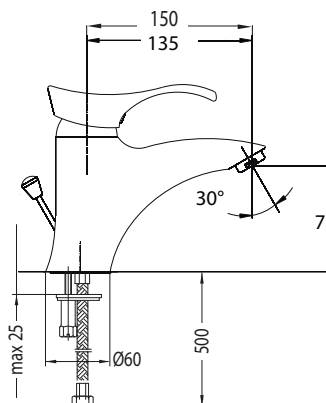

Bano washbasin tap with standard spout

The Bano washbasin tap with standard lever features the same design and function as our other single-lever tap. The standard lever is shorter and has an elegant design suited to the private market.

5802 Bano washbasin tap with standard spout