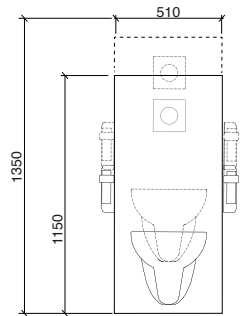

5970S2-EL-B
Bano height adjustable toilet/cistern - electrical
Black