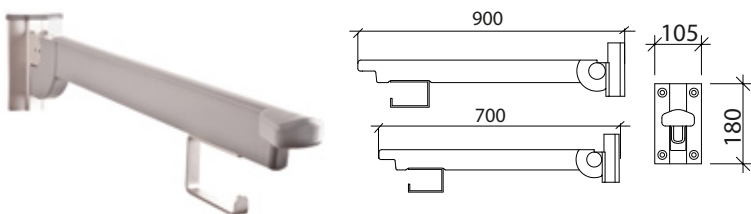

5601-02 900 mm grey toilet grab bar
Non adjustable- wall mounting

5608-02 700 mm grey toilet grab bar
Non adjustable- wall mounting

5601-B-02 900 mm black toilet grab bar
Non adjustable- wall mounting

5608-B-02 700 mm black toilet grab bar
Non adjustable- wall mounting

Accessories for toilet bowls

Bano back rest for 700 mm 5975 toilet bowl

- **5972-03** grey
- **5972-03B** black

For more information see pages 34/35

Bano wall mounted toilet brush

- **3477-G** grey holder
- **3477** white holder

For more information see page 38