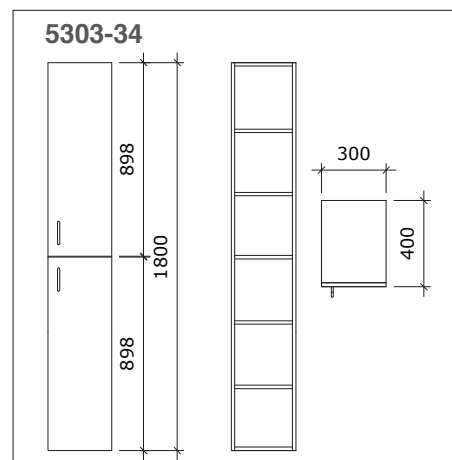

5303-44/R (right) Bano tall cabinet with 2 doors, white
1800 x 400 x 400 mm

5303-44/L (left) Bano tall cabinet with 2 doors, white
1800 x 400 x 400 mm

5303-34/R (right) Bano tall cabinet with 2 doors, white
1800 x 300 x 400 mm

5303-34/L (left) Bano tall cabinet with 2 doors, white
1800 x 300 x 400 mm