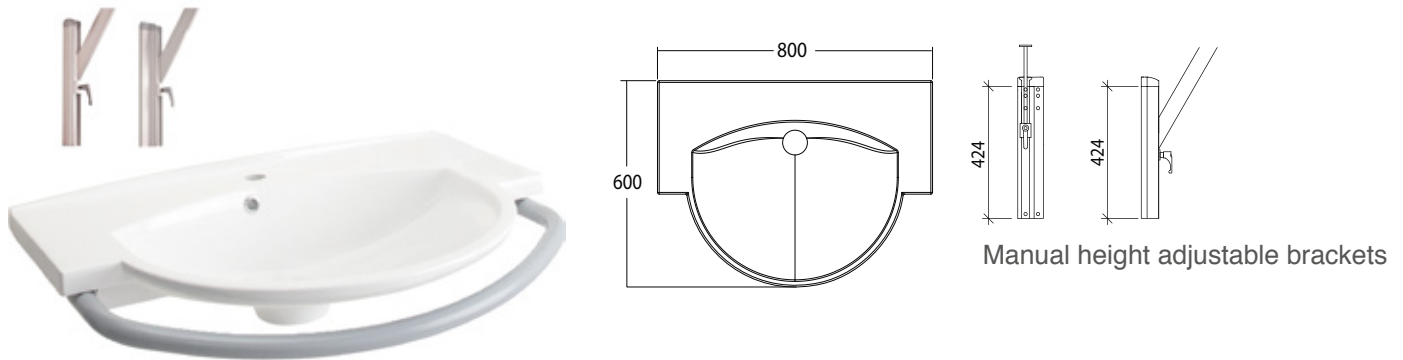

**52094** Bano flexible outflow pipe

**5805** Bano washbasin tap with long spout

For technical information see page 43

For technical information see page 30

Bano universal washbasin is supplied with fixed brackets as standard. This washbasins can be installed free standing on a wall or in combination with a side cabinet. The washbasin provides plenty of space for hygiene articles.

In addition, it is 600 mm deep with a flat base to ensure good access for wheelchair users. We recommend installing the washbasin with a Bano outflow pipe next to the wall.

The grab bar on the leading edge provides good support during use and when moving towards and from the washbasin. Load tested to 300 kg

### Bano universal washbasin with grab bar and manual height adjustable brackets 800 x 600 mm

- 7202-02** Bano universal washbasin with grey grab bar and manual height adjustable brackets
- 7202-W-02** Bano universal washbasin with white grab bar and manual height adjustable brackets
- 7202-B-02** Bano universal washbasin with black grab bar and manual height adjustable brackets