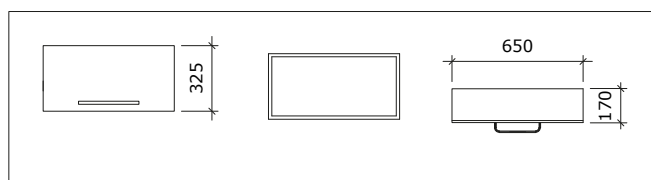

8300-W Bano horizontal cabinet, white 325 x 650 x 170 mm