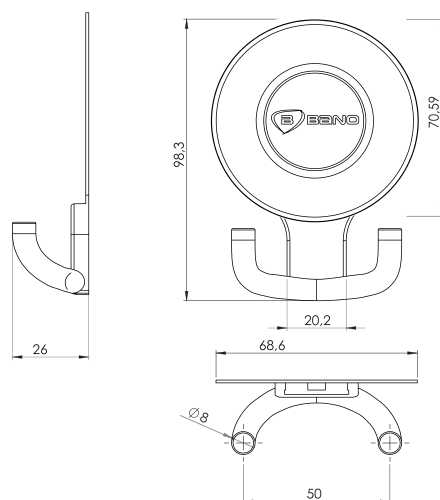

5402-G Bano double wall hooks- grey