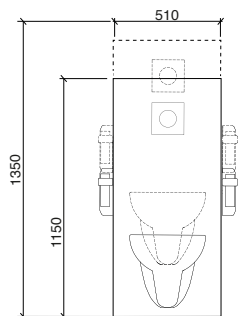

5970S-MA-B
Bano height adjustable toilet/cistern - manual
Black