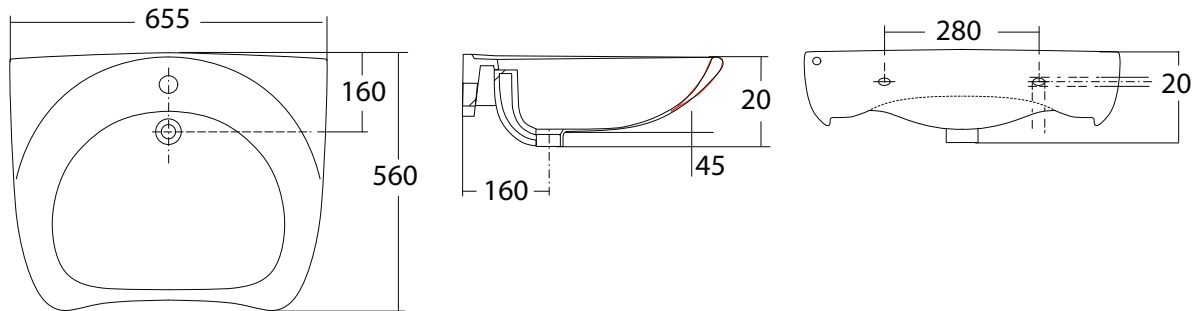

Accessories

For technical information see page 43

5805 Bano washbasin tap with long spout

For technical information see page 30