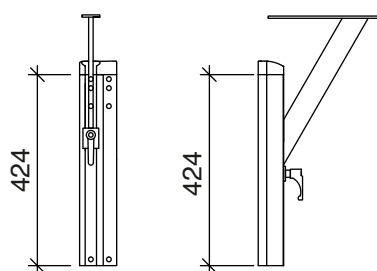

5207-02 Bano manual height adjustable brackets- grey

5207-B-02 Bano manual height adjustable brackets- black