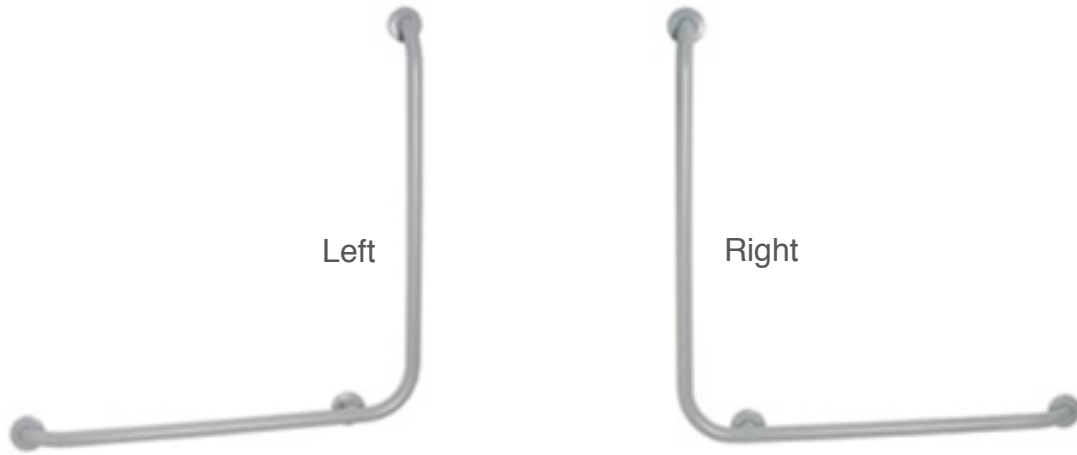

**58820** Bano shower thermostat 150 c/c  
For technical information see page 31

**BANO<sup>®</sup>** Bano grab bars for wall  
Designed for care

Delivered without joints to improve hygiene and simpler installation. To ensure optimal grip, the grab bar thickness is 32 mm combined with anti bacterial powder coating. 40 mm distance between the bar and the wall is a functional design and great grab which the user feels secure and confident that will not fall. Also, this 40 mm distance from the wall is functional when the user is holding, because there is enough space to grab and doesn't hurt the user's hands.

## Bano wall grab bar L shape

Bano grab bar L shape features an angled shape, which makes it extremely versatile. The grab bar is available angled to the left or right.

-  **5591/ L-G** Bano wall grab bar L shape- left- grey
-  **5591/ R-G** Bano wall grab bar L shape- right- grey
-  **5591/ L** Bano wall grab bar L shape- left- white
-  **5591/ R** Bano wall grab bar L shape- right- white
-  **5591/ L-B** Bano wall grab bar L shape- left- metallic black
-  **5591/ R-B** Bano wall grab bar L shape- right- metallic black