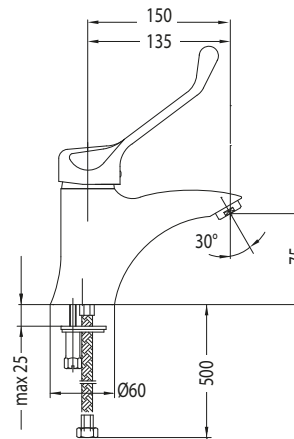

Bano washbasin tap with long spout and lever

The Bano washbasin tap is a classic single lever tap specially designed for the Bano washbasin. The tap is user friendly with a long spout and a long lever. The Bano washbasin tap is designed with a long spout to ensure that the stream of water flows far into the basin. The ergonomically designed lever is user friendly.

5805 Bano washbasin tap with long spout and lever.