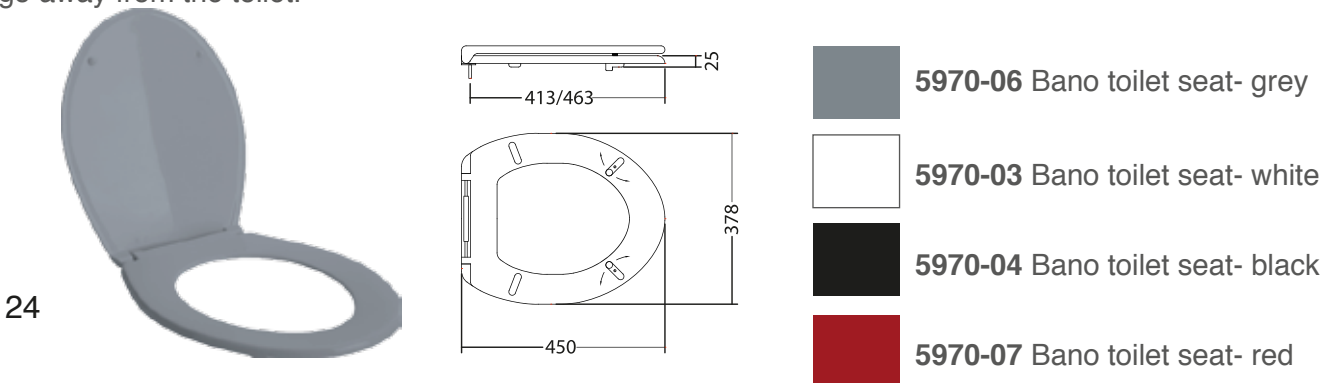

Bano toilet seats

Hygienic and stable toilet seat

A simple mechanism for fitting and removing the seat facilitates cleaning and improves hygiene.

The toilet seat has been developed with side blocks for improved stability when users sitt down or go away from the toilet.