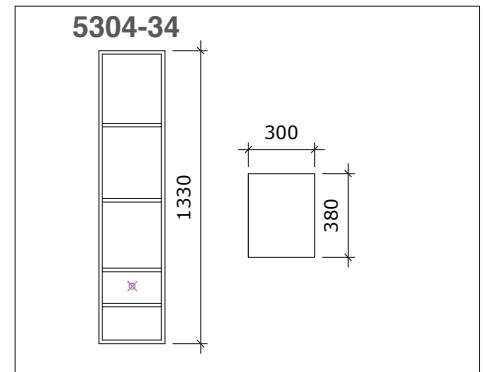

5304-44 Bano special cabinet without door, white 1330 x 400 x 380 mm

5304-34 Bano special cabinet without door, white 1330 x 300 x 380 mm