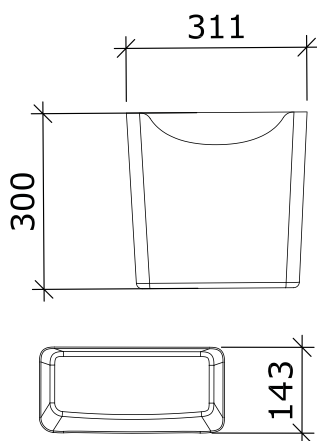

Bano products have been manufactured to a holistic design to ensure that all components match in the bathroom. The wastebin is available in different colours.

The wastebin has a rectangular, curved shape to take up minimal space in the room. It is designed to be mounted on the wall with an unique wall mounting system which makes it easy to remove for taking away waste or cleaning. The wall mount can be fixed to the wall either with screws or glue.

5496-G Bano waste bin 10L- grey

5496 Bano waste bin 10L- white