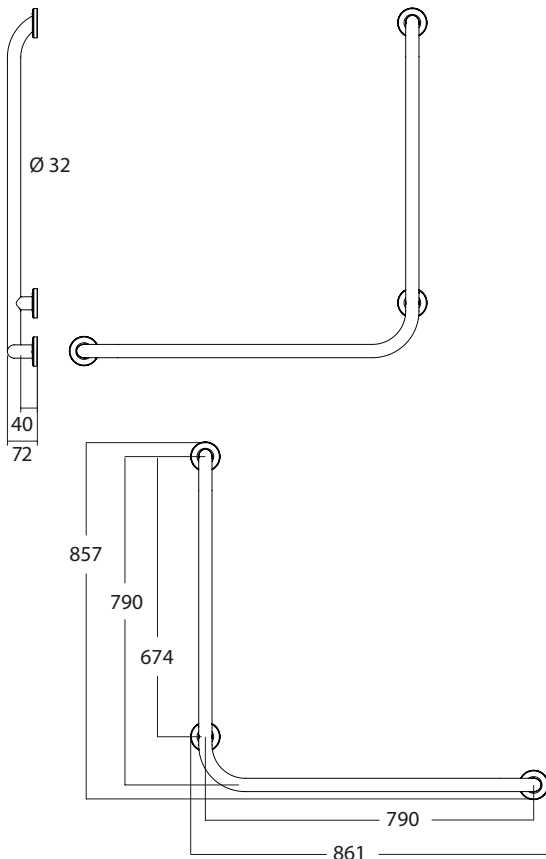

## Bano wall grab bar L shape

Bano grab bar L shape features an angled shape, which makes it extremely versatile. The grab bar is available angled to the left or right.

-  **5591/ L-G** Bano wall grab bar L shape- left- grey
-  **5591/ R-G** Bano wall grab bar L shape- right- grey
-  **5591/ L** Bano wall grab bar L shape- left- white
-  **5591/ R** Bano wall grab bar L shape- right- white
-  **5591/ L-B** Bano wall grab bar L shape- left- metallic black
-  **5591/ R-B** Bano wall grab bar L shape- right- metallic black