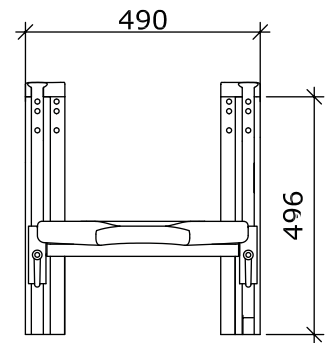

With height adjustment

With height adjustment and armrest

Without height adjustment