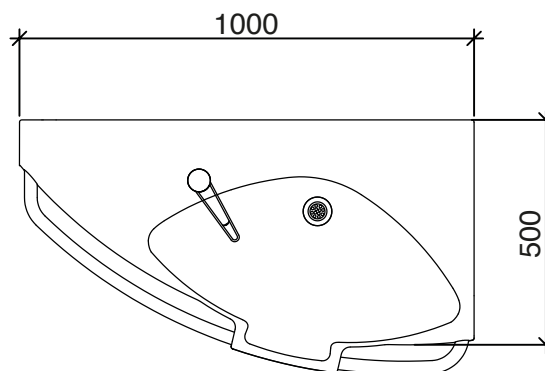

Bano standard washbasin

Bano standard washbasin is functionally designed to meet the needs of care home residents. An integrated grab bar improves safety and confidence in everyday tasks.

Adapted for wheelchair users

There is also a run off in the front of the washbasin, which is very useful in connection with brushing teeth, washing faces and etc. This is especially important for users sitting in a chair or in a wheelchair. Load tested to 300 kg. Bano standard washbasin can be supplied with or without manual height adjustable mounting brackets.

5200/R (right) and 5200/L (left)
Standard washbasin with grey grab bar
1000 x 500 mm

5200/R-W (right) and 5200/L-W (left)
Standard washbasin with white grab bar
1000 x 500 mm

5200/R-B (right) and 5200/L-B (left)
Standard washbasin with black grab bar
1000 x 500 mm

Accessories for 5200 standard washbasin

For technical information see page 43

For technical information see page 30