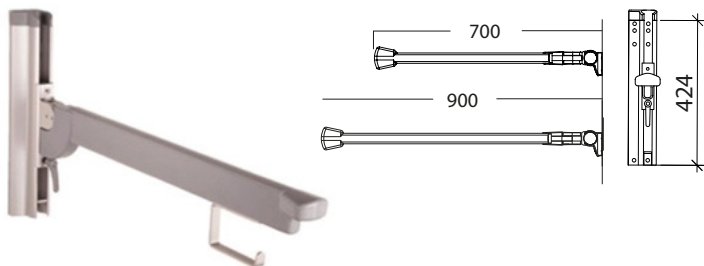

Bano toilet grab bars

One of the greatest challenges in the bathroom involves moving on and off the toilet, Bano toilet grab bars makes this easier for both the resident and the care provider. The height of the support bar is simple to adjust from 700 to 900 mm. The generous length (900 mm) provides good ergonomic support. By bending forwards and using upper body strength, users can easily move on and off the toilet.

Bano also supplies a 700 mm grab bar with and without height adjustment. This is intended for use in situations where space is limited. The end of the grab bar has a smart designed “handle” that provides a good, secure grip. When it is not in use, the grab bar can be folded up against the wall to free up floor space. Load tested to 400 kg.

5600/R-02 right and **5600/L-02** left
900 mm grey toilet grab bar
Height adjustable- wall mounting

5607/R-02 right and **5607/L-02** left
700 mm grey toilet grab bar
Height adjustable- wall mounting

5600/R-B-02 right and **5600/L-B-02** left
900 mm black grab bar
Height adjustable- wall mounting

5607/R-B-02 right and **5607/L-B-02** left
700 mm black toilet grab bar
Height adjustable- wall mounting