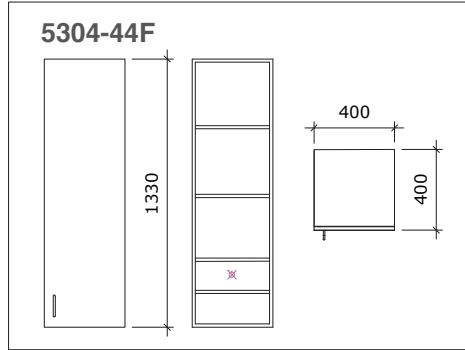

5304-44F/R (right) Bano special cabinet with door, white
1330 x 400 x 400 mm

5304-44F/L (left) Bano special cabinet with door, white
1330 x 400 x 400 mm

5304-34F/R (right) Bano special cabinet with door, white
1330 x 300 x 400 mm

5304-34F/L (left) Bano special cabinet with door, white
1330 x 300 x 400 mm