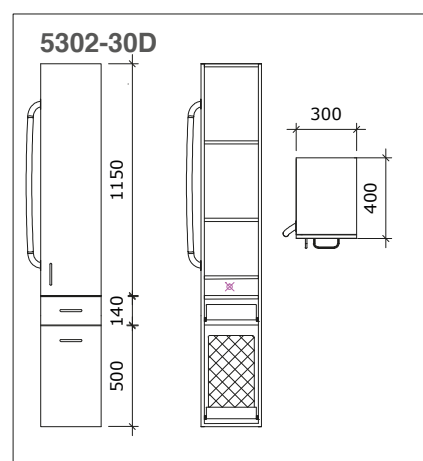

5302D/R (right) Bano standard tall cabinet, white
1800 x 400 x 400 mm

5302D/L (left) Bano standard tall cabinet, white
1800 x 400 x 400 mm

5302-30D/R (right) Bano standard tall cabinet, white
1800 x 300 x 400 mm

5302-30D/L (left) Bano standard tall cabinet, white
1800 x 300 x 400 mm