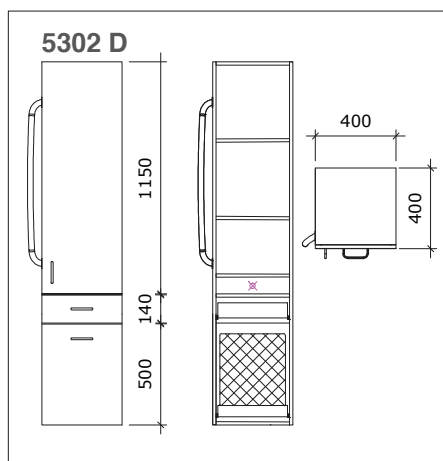

5302D/R (right) Bano standard tall cabinet, white
1800 x 400 x 400 mm

5302D/L (left) Bano standard tall cabinet, white
1800 x 400 x 400 mm

5302-30D/R (right) Bano standard tall cabinet, white
1800 x 300 x 400 mm

5302-30D/L (left) Bano standard tall cabinet, white
1800 x 300 x 400 mm