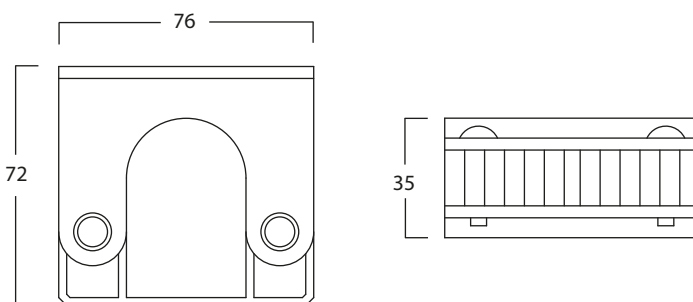

User friendly

Many people need to use a walking stick or crutches in their everyday lives. In the Bano bathroom, it is essential that there is a place to store this support simply and within easy reach. The solution is the Bano stick holder, which is functional and user friendly. Bano walking stick holder “grabs” the user walking stick by a rubber strip, and it stays on place until it is needed again.

5510 Bano walking stick holder