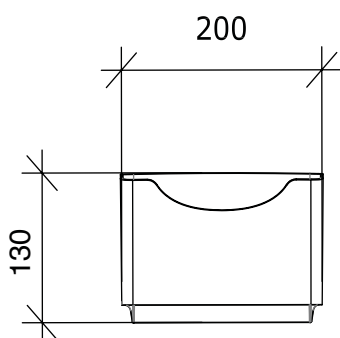

### Bano shower shelf

For Bano 5581 shower rail, 5440, 5460, 5480 and 54100 wall grab bars and 5591 wall grab bar L shape

**5596-G** Bano shower shelf-grey

**5596** Bano shower shelf- white

**5596-B** Bano shower shelf- black