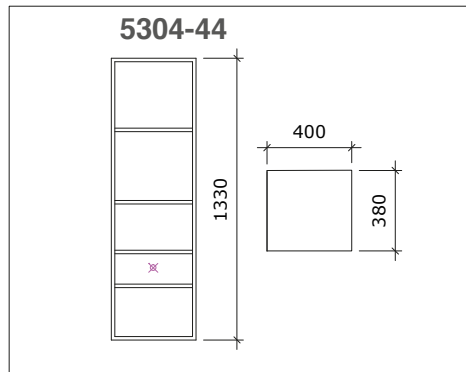

5304-44 Bano special cabinet without door, white 1330 x 400 x 380 mm

5304-34 Bano special cabinet without door, white 1330 x 300 x 380 mm