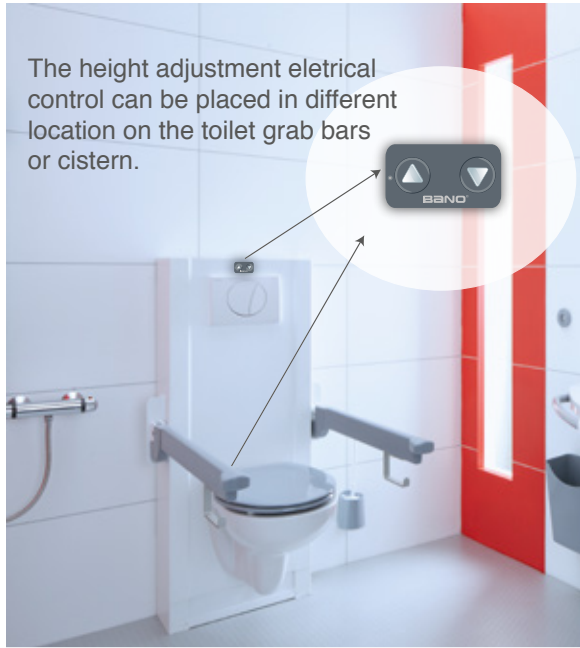

**BANO®** Height adjustable toilets/cistern  
Designed for care

**Quickly and easy / Electrical or manual**

Bano's height adjustable toilet/cistern can be adjusted either manually with a crank or electrically. This lightens the carer's work load because with simple steps one person can quickly and easily adjust the height of the toilet and grab bars to fit the user's needs. For bathrooms with external pipes, an extension for the cistern must be used.

The electrical toilet/cistern height is controlled by an electrical control attached to the toilet grab bars.

Bano height adjustable toilets/cistern are suited for bathroom areas where the toilet height requirements are different for each user, for example hospitals and nursing homes. Maximum weight load: 500kg

Bano toilet grab bars can be placed up when are not in use, this functionality gives better accessibility around the Bano bathrooms.

The height of the toilet can be adjusted from 400 to 600 mm (200 mm).