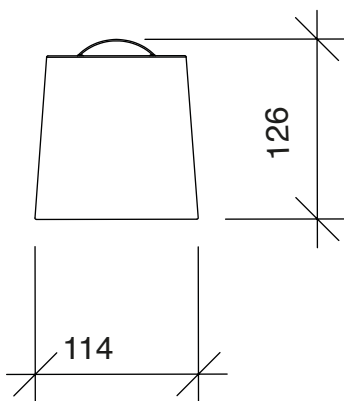

Bano products have been manufactured to a holistic design to ensure that all components match in the bathroom. The holder is mounted on the wall for easy access to the floor while cleaning. The toilet brush holder can be easily detached from the wall mount for cleaning.

- **3477-G** Bano wall mounted white toilet brush - grey holder
- **3477** Bano wall mounted white toilet brush- white holder