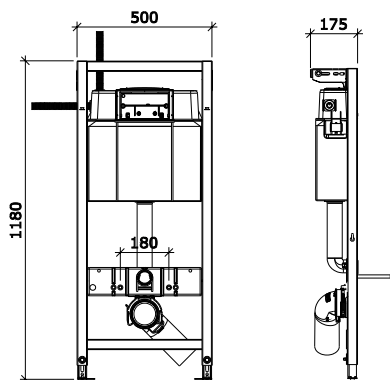

5970-10 Bano standard cistern