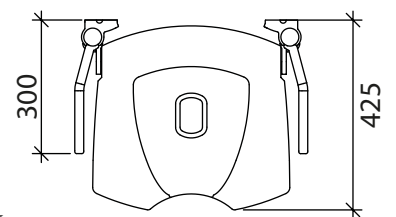

5710-B-02 Bano armrest- black