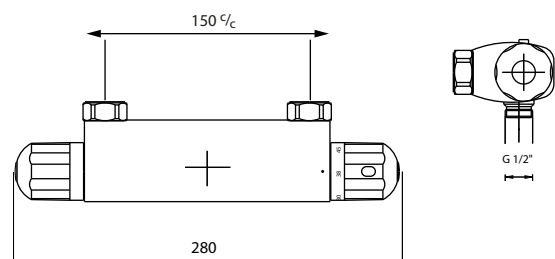

58820 Bano shower thermostat 150 °C