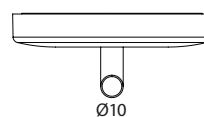

Bano accessories have been manufactured to a holistic design to ensure that all components match in the bathroom. It is more satisfying to use a bathroom in which all the elements match. In a Bano bathroom, this also applies to the small but important details, such as hooks for towels and flannels.

Hang properly

Bano single wall hook is designed to ensure that towels hang securely and properly. It may be necessary to have towels hanging within easy reach in several places in the bathroom.