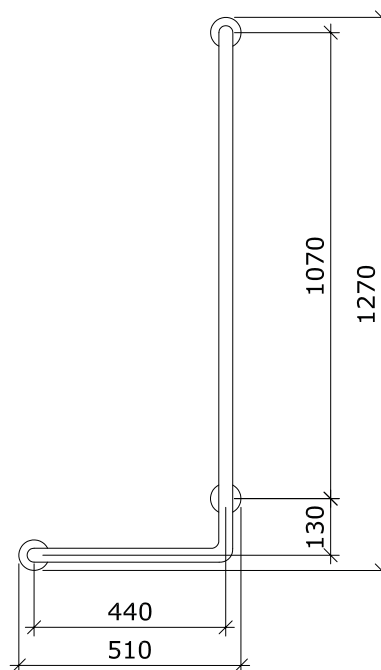

Bano shower rail/grab bar

- **5581/L-G** Bano shower rail/grab bar- left- grey
- **5581/R-G** Bano shower rail/grab bar- right- grey

- **5581/L** Bano shower rail/grab bar- left- white
- **5581/R** Bano shower rail/grab bar- right- white

- **5581/L-B** Bano shower rail/grab bar- left- metallic black
- **5581/R-B** Bano shower rail/grab bar- right- metallic black