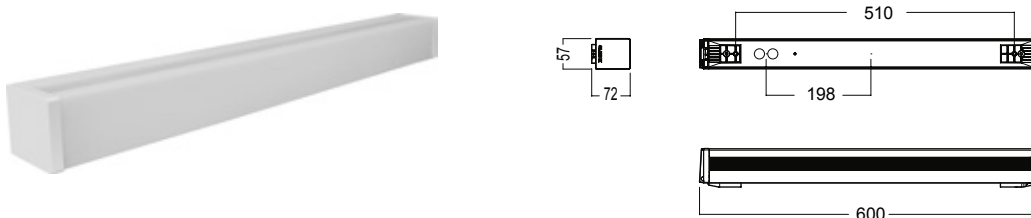

Bano lampe

5114 Bano bathroom light LED 600 mm

5115 Bano bathroom light 600 mm (T5 Fluorescent)

It is a surface luminaire with a plain and functional design. The diffuser in triple extruded acrylic gives good light distribution. When fitted to a mirror it will, with its transparent gradients provide a pleasant soft light to the face and the closest surroundings. It can be used in bathrooms, toilets, cloakroom and laundry room. The luminaire body is manufactured in steel with white end caps in synthetic material. The luminaire is flexible and can be mounted both horizontally or vertically.