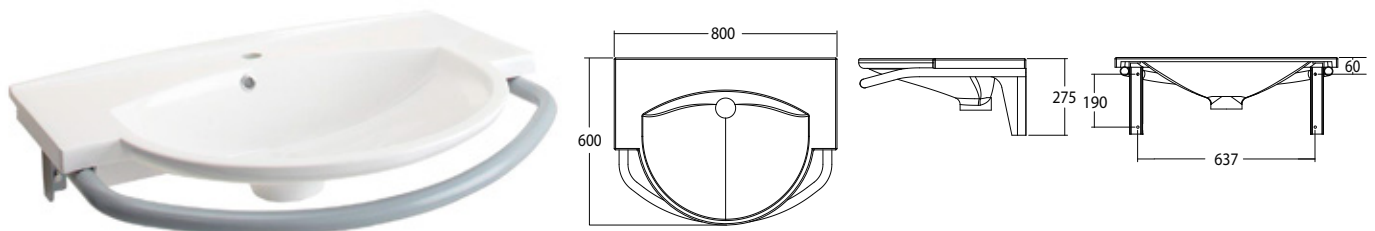

Bano universal washbasin with grab bar without height adjustment 800 x 600 mm

- **7201** Bano universal washbasin with grey grab bar and fixed mounting brackets
- **7201-W** Bano universal washbasin with white grab bar and fixed mounting brackets
- **7201-B** Bano universal washbasin with black grab bar and fixed mounting brackets