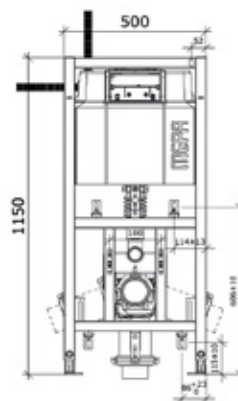

5970-02 11 Bano cistern– manual height adjustment up til 70 mm (for in building) 25