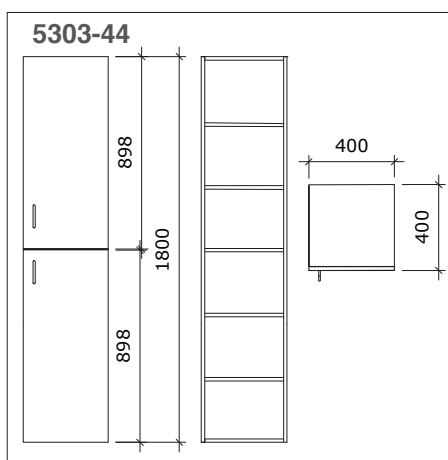

5303-44/R (right) Bano tall cabinet with 2 doors, white
1800 x 400 x 400 mm

5303-44/L (left) Bano tall cabinet with 2 doors, white
1800 x 400 x 400 mm

5303-34/R (right) Bano tall cabinet with 2 doors, white
1800 x 300 x 400 mm

5303-34/L (left) Bano tall cabinet with 2 doors, white
1800 x 300 x 400 mm