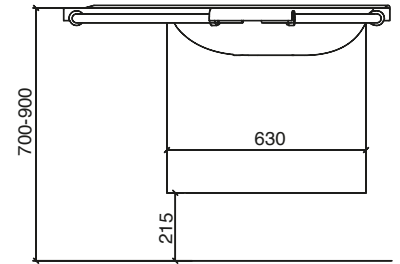

BANO®
Designed for care

Bano height adjustable modules for 5202R/L hygienic washbasin

Bano's height adjustable wall mounted modules: 5207-EL electrical, or 5207-MA manual with crank. Helps reduce strain on nursing staff by being easily adjusted in height to fit the user needs. The height adjusters can be operated by one person.

Without height adjustment

Bano 5202 hygienic washbasin for h.adjust. modul: 5207-EL, 5207-MA and mounting brackets 52070

Adapted for wheelchair users

Bano hygienic washbasin has a run off at the front , which is very useful in connection with brushing teeth, washing faces, etc. This is especially important for users sitting in a chair or in a wheelchair.

Right

Left

- **5202/R (right)**
  5202/L (left)
  Hygienic washbasin
  Grey grab bar
  1032 x 588 mm

- **5202/R-W (right)**
  5202/L-W (left)
  Hygienic washbasin
  White grab bar
  1032 x 588 mm

- **5202/R-B (right)**
  5202/L-B (left)
  Hygienic washbasin
  Black grab bar
  1032 x 588 mm

Accessories