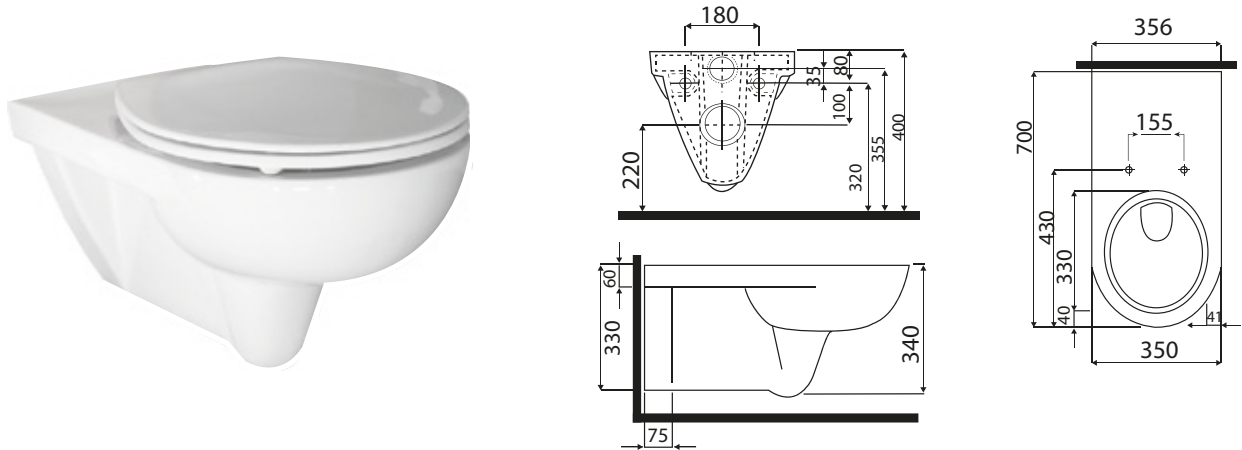

**5965 Bano toilet bowl 530 mm**

**Wall-mounted toilet for built-in cistern**

Bano toilet bowls are ergonomically designed so that users can sit with safety and comfortable.

**Height adjustment**

The toilet extends 530 mm, and when installed with a Bano Cistern (5970-EL/MA) can be raised and lowered electrically or manually by a hand crank by up to 200 mm so that the height ideally suits the needs of each user. Load tested to 500 kgs.

**5975 Bano toilet bowl 700 mm**

**Wall-mounted toilet for built-in cistern**

Bano toilet bowls are ergonomically designed so that users can sit with safety and comfortable.

**Height adjustment**

The toilet extends 700 mm, and when installed with a Bano height adjustable cistern (5970-EL/MA) can be raised and lowered electrically or manually up to 200 mm. The height adjustment helps the needs of each user for diferent height. The 700 mm length makes it easier for the care personnel to provide assistance. For increased stability and safety, a Bano 5972 back rest can be placed on the toilet. Load tested to 500 kg.