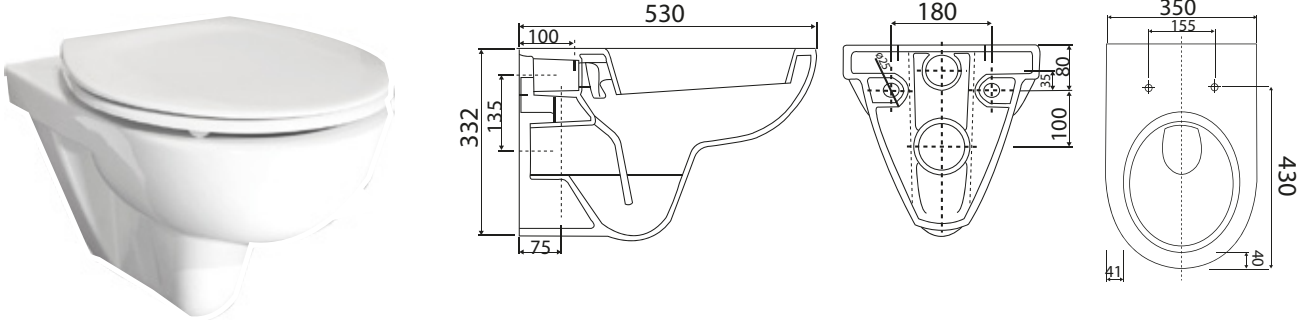

**5965 Bano toilet bowl 530 mm**

**Wall-mounted toilet for built-in cistern**

Bano toilet bowls are ergonomically designed so that users can sit with safety and comfortable.

**Height adjustment**

The toilet extends 530 mm, and when installed with a Bano Cistern (5970-EL/MA) can be raised and lowered electrically or manually by a hand crank by up to 200 mm so that the height ideally suits the needs of each user. Load tested to 500 kgs.