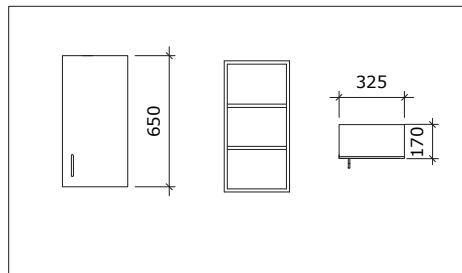

8341/R (right) Bano side cabinet with door, white 650 x 325 x 170 mm

8341/L (left) Bano side cabinet with door, white 650 x 325 x 170 mm