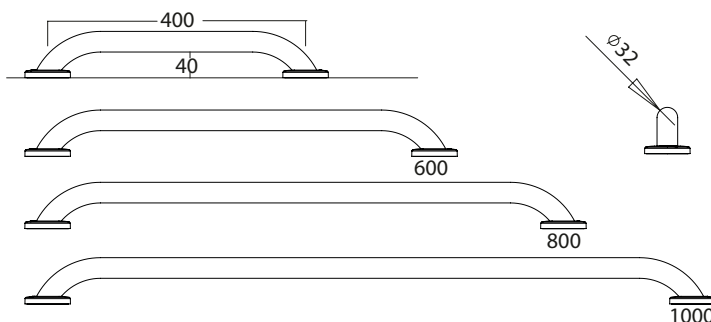

Bano wall grab bars

	5440-G Wall grab bar 400 mm- grey		5440 Wall grab bar 400 mm- white
	5460-G Wall grab bar 600 mm- grey		5460 Wall grab bar 600 mm- white
	5480-G Wall grab bar 800 mm- grey		5480 Wall grab bar 800 mm- white
	54100-G Wall grab bar 1000 mm- grey		54100 Wall grab bar 1000 mm- white
	5440-B Wall grab bar 400 mm- metallic black		
	5460-B Wall grab bar 600 mm- metallic black		
	5480-B Wall grab bar 800 mm- metallic black		
	54100-B Wall grab bar 1000 mm- metallic black