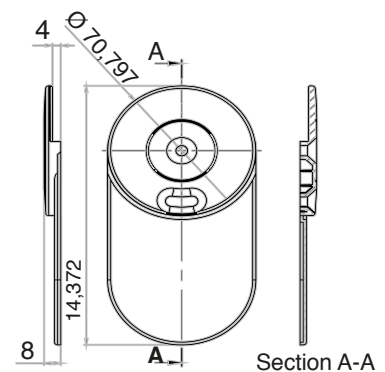

Bano products have been manufactured to a holistic design to ensure that all components match in the bathroom. The holder is mounted on the wall for easy access to the floor while cleaning. The toilet brush holder can be easily detached from the wall mount for cleaning.

- **3477-G** Bano wall mounted white toilet brush - grey holder
- **3477** Bano wall mounted white toilet brush- white holder