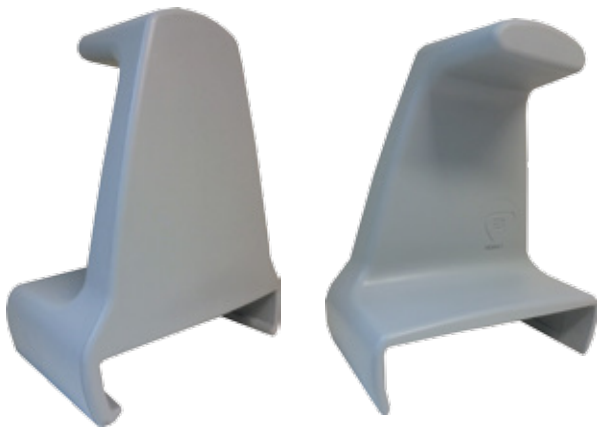

Bano back rest for 700 mm toilet bowl

For Bano 700 mm 5975 toilet bowl

5972-03 Bano back rest - grey
For 700 mm 5975 toilet bowl