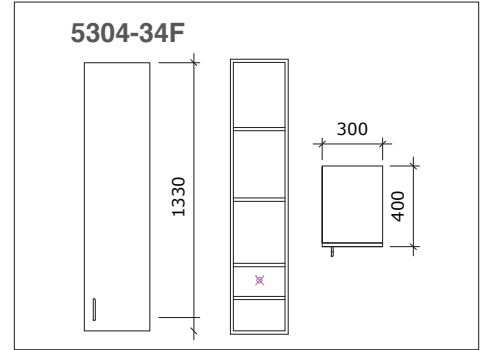

5304-44F/R (right) Bano special cabinet with door, white
1330 x 400 x 400 mm

5304-44F/L (left) Bano special cabinet with door, white
1330 x 400 x 400 mm

5304-34F/R (right) Bano special cabinet with door, white
1330 x 300 x 400 mm

5304-34F/L (left) Bano special cabinet with door, white
1330 x 300 x 400 mm